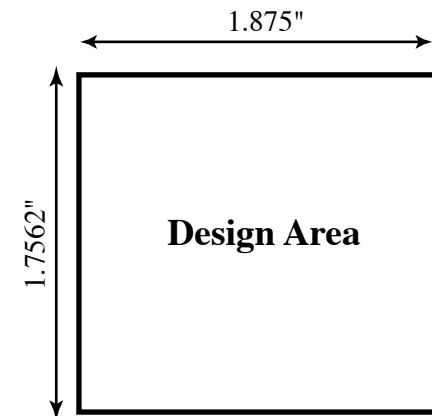

# Reference sheet for 0.15 oz Oval Lip Balm Labels

## Oval Lip Balm Tube (#109-4801)

Actual Size

## Overlap Label

## Basic Label

Note: All dimensions given are the size of the label after it has been cut. The size is the maximum tolerated by the container and may be made smaller. We recommend that a 0.1" bleed area be added to both dimensions of the label file. This would make the Overlap label 2.525" x 1.8562" and the basic label 1.975" x 1.8562".