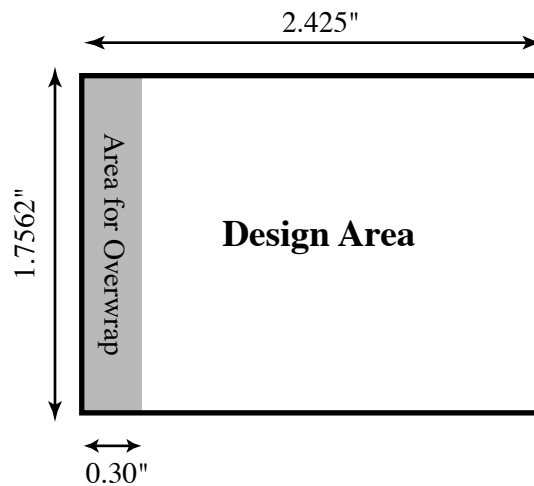

# Reference sheet for 0.15 oz Oval Lip Balm Labels

## Oval Lip Balm Tube (#109-4801)

Actual Size

## Overlap Label

## Basic Label

Note: All dimensions given are the size of the label after it has been cut. The size is the maximum tolerated by the container and may be made smaller. We recommend that a 0.1" bleed area be added to both dimensions of the label file. This would make the Overlap label 2.525" x 1.8562" and the basic label 1.975" x 1.8562".