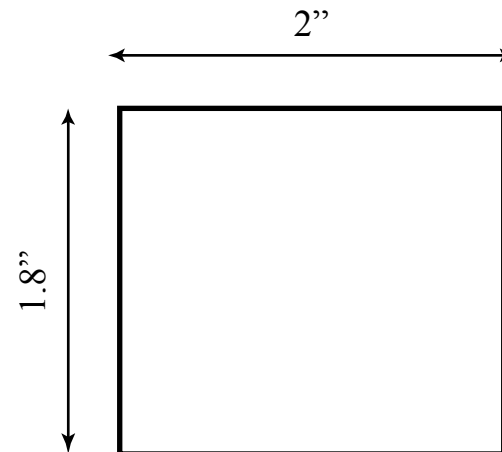

Reference sheet for Big Lip Balm Tubes

Big Lip Balm Tube (#109-6251)

Actual Size

Note: All dimensions given are the size of the label after it has been cut. The size is the maximum tolerated by the container and may be made smaller. We recommend that a 0.1" bleed area be added to both dimensions of the label file. This would make the file size 2.1" w x 1.9" h.