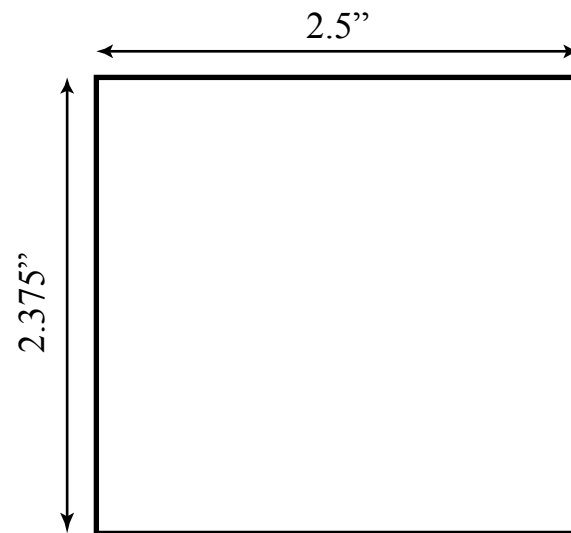

Reference sheet for Bigger Lip Balm Tubes

Bigger Lip Balm Tube (#109-7501)

Actual Size

Note: All dimensions given are the size of the label after it has been cut. The size is the maximum tolerated by the container and may be made smaller. We recommend that a 0.1" bleed area be added to both dimensions of the label file. This would make the file size 2.6" w x 2.475" h.