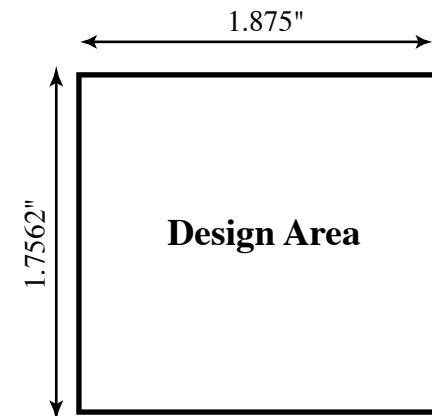

Reference sheet for 0.15 oz Oval Lip Balm Labels

Oval Lip Balm Tube (#109-4801)

Actual Size

Overlap Label

Basic Label

Note: All dimensions given are the size of the label after it has been cut. The size is the maximum tolerated by the container and may be made smaller. We recommend that a 0.1" bleed area be added to both dimensions of the label file. This would make the Overlap label 2.525" x 1.8562" and the basic label 1.975" x 1.8562".