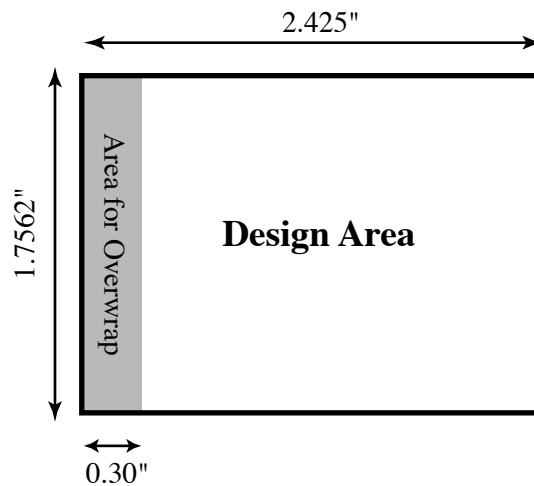

Reference sheet for 0.15 oz Oval Lip Balm Labels

Oval Lip Balm Tube (#109-4801)

Actual Size

Overlap Label

Basic Label

Note: All dimensions given are the size of the label after it has been cut. The size is the maximum tolerated by the container and may be made smaller. We recommend that a 0.1" bleed area be added to both dimensions of the label file. This would make the Overlap label 2.525" x 1.8562" and the basic label 1.975" x 1.8562".