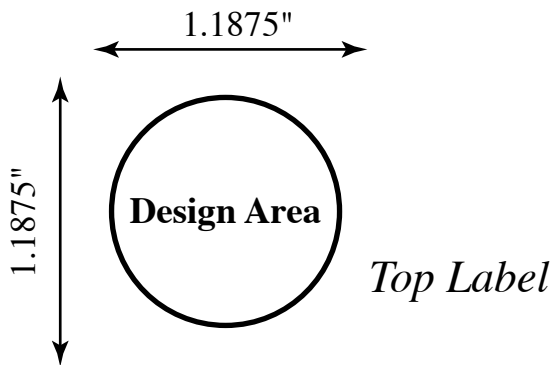

Reference sheet for 0.25 oz Lip Balm Jars

33 mm Jar (#100-1111 & #100-1211 and the 33 mm lids that fit these jars)

Note: All dimensions given are the size of the label after it has been cut. The size is the maximum tolerated by the container and may be made smaller. We recommend that a 0.1" bleed area be added to both dimensions of the label file. This would make the 33mm top labels 1.2875" x 1.2875" and the side label 4.1" x 0.475".