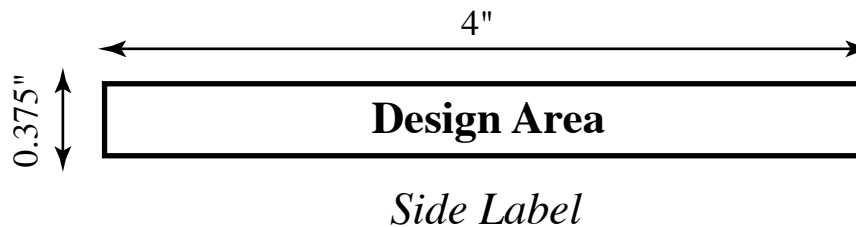

Reference sheet for 0.25 oz Lip Balm Jars

33 mm Jar (#100-1111 & #100-1211 and the 33 mm lids that fit these jars)

Note: All dimensions given are the size of the label after it has been cut. The size is the maximum tolerated by the container and may be made smaller. We recommend that a 0.1" bleed area be added to both dimensions of the label file. This would make the 33mm top labels 1.2875" x 1.2875" and the side label 4.1" x 0.475".